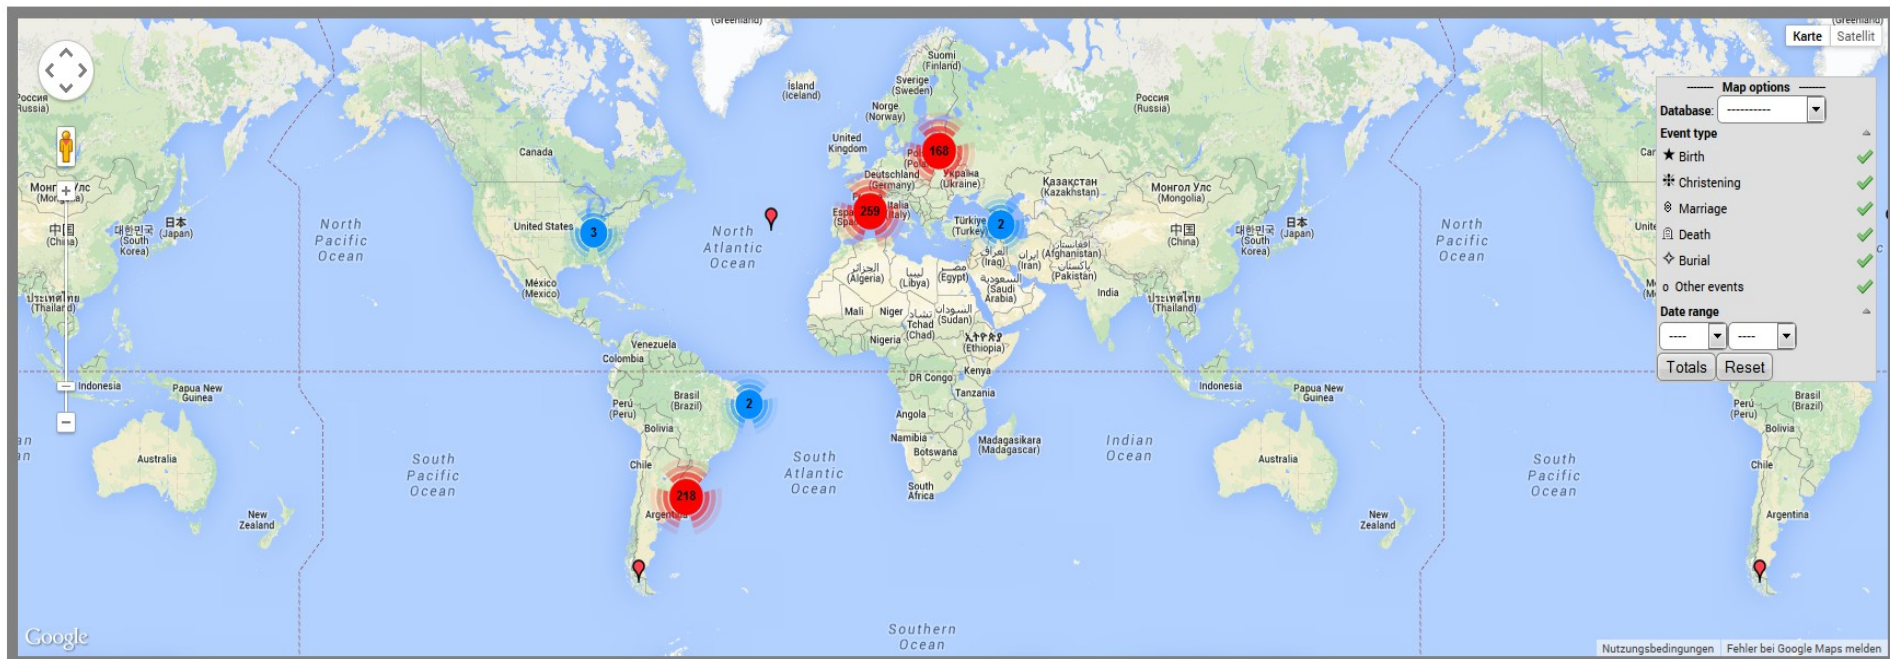

# Weltkarte – Events Place Map

Brazilian-German family trees

Print | Bookmark | Search

Google Custom Search

Database | Find | Media | Info | Language

Place Map

**noch Fragen?**

**Darrin Lythgoe**